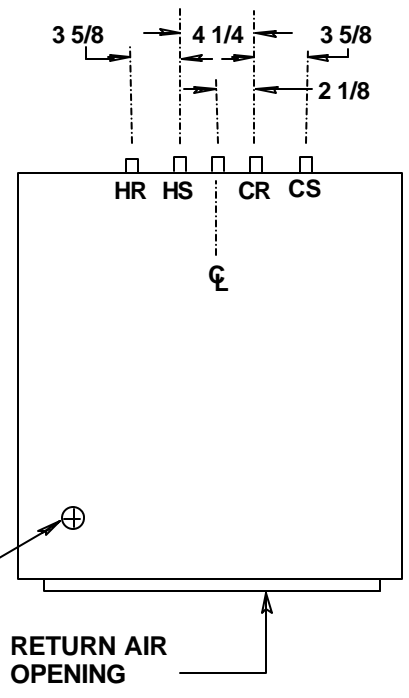

L.H. SIDE SLAVE UNIT

R.H. SIDE SLAVE UNIT

SIDE PIPING PORTS

REAR SLAVE UNIT

REAR PIPING PORTS

VERTICAL FAN COIL UNITS

THE WHALEN COMPANY
EASTON, MARYLAND

PIPING PORT DETAILS
4 PIPE SLAVE UNITS WITH
INTERNAL DRAIN PAN

DRAWING NUMBER 419B-PT