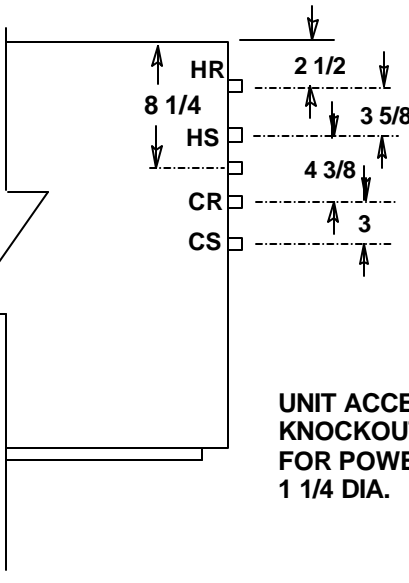

L.H. SIDE SLAVE UNIT

R.H. SIDE SLAVE UNIT

SIDE PIPING PORTS

REAR SLAVE UNIT

REAR PIPING PORTS

VERTICAL FAN COIL UNITS

THE WHALEN COMPANY
EASTON, MARYLAND

PIPING PORT DETAILS
4 PIPE SLAVE UNITS WITH
INTERNAL DRAIN PAN

DRAWING NUMBER 419B-PT