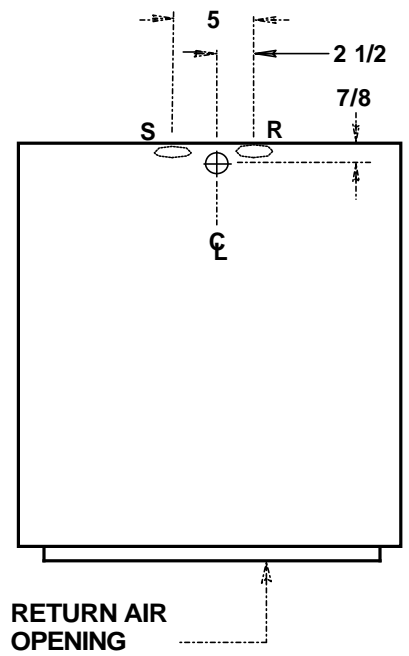

**SIDE RISERS**

**REAR RISERS**

**HI-RISE VERTICAL FAN COIL UNITS**  
**THE WHALEN COMPANY**  
 EASTON, MARYLAND

**RISER PORT DETAILS**  
**STAND ALONE UNITS**  
 DRAWING NUMBER 438B