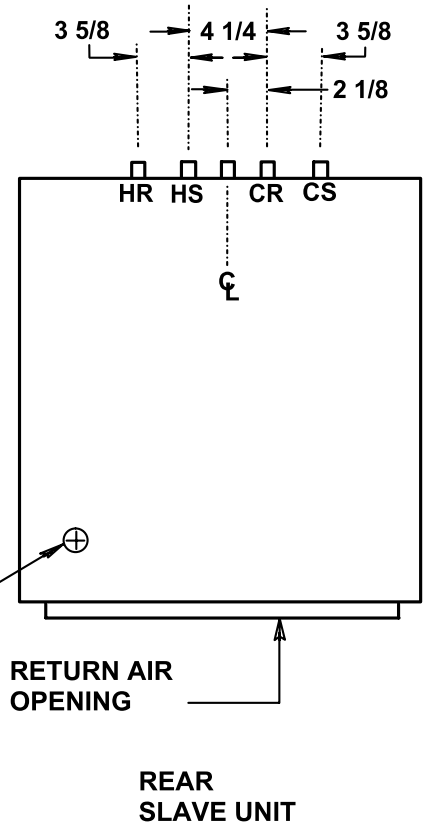

SIDE PIPING PORTS

REAR PIPING PORTS

NOTE: PIPING CONNECTIONS ON SIDE RISER UNITS ARE SHOWN FOR MASTER/SLAVE COMBINATIONS WITH RETURN AIR GRILLES FACING IN OPPOSITE DIRECTIONS CONSULT FACTORY FOR OTHER CONFIGURATIONS

VERTICAL FAN COIL UNITS

THE WHALEN COMPANY
EASTON, MARYLAND

PIPING PORT DETAILS
4 PIPE SLAVE UNITS WITH
INTERNAL DRAIN PAN

DRAWING NUMBER 419C-PT